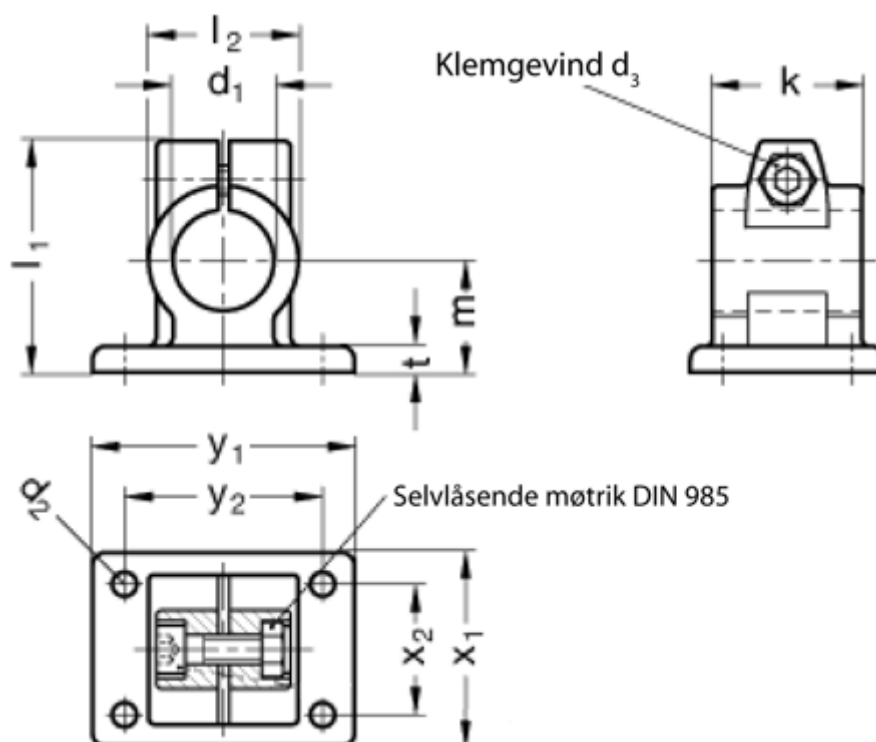

Article number: 20146B42652SW

Description: E+G
Flanged Connector GN 146-B42-65-2-SW

Measures

Adjustable clamp lever = GN 911-M10-55 have to be ordred separately

d_1 = B42
 d_2 = 11.0
 d_3 = M10
 k = 65
 l_1 = 95
 l_2 = 65
 m = 50

t = 14
 x_1 = 92
 x_2 = 62
 y_1 = 128
 y_2 = 98